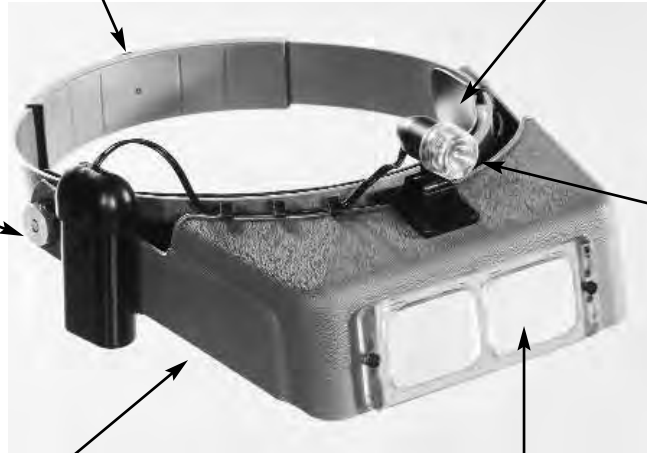

OptiVISOR®

Slip Resistant Dial Adjustable Knob on back of frame assures a perfect fit with a flip of the wrist.

All Natural Genuine Leather Comfort Band Backed With Wool Felt Softens Band For Comfortable Use While Whisking Moisture Away From Head

Spring Loaded Pivot Assembly Knobs Holds Units Securely out of the Way When Not In

Hi Intensity 6000 Candle Power Xeon Laser Lamp Provides Strong Beam of Light Directly on Work. Moisture, Temperature, Pressure and Shock Resistant Bulb works well in any atmosphere on two AA batteries at full intensity for an extended period of time.

High Impact, Poly Pro Visor easily flips up and out of the way when not in use.

Precision Ground and Polished Prismatic Crown Optical Lenses allow for extended use without eye strain.

Model	F.L.	Power
DA 2	20"	1 1/2
DA 3	14"	1 3/4
DA 4	10"	2
DA 5	8"	2 1/2
DA 7	6"	2 3/4
DA 10	4"	3 1/2